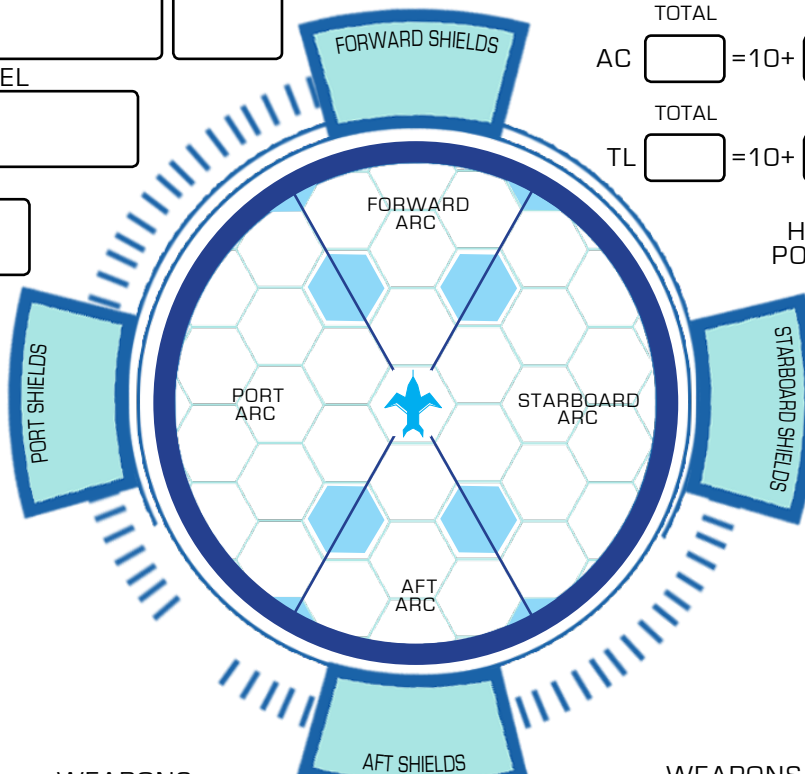

MANEUVERABILITY

DRIFT RATING

WEAPONS (FORWARD)

WEAPONS (PORT)

WEAPONS (AFT)

WEAPONS (STARBOARD)

WEAPONS (TURRET)

AC TOTAL = 10 + PILOT RANKS + ARMOR BONUS + SIZE MOD + MISC MOD

TL TOTAL = 10 + PILOT RANKS + COUNTER-MEASURES + SIZE MOD + MISC MOD

HULL POINTS TOTAL CURRENT

DAMAGE THRESHOLD CRITICAL THRESHOLD

SHIELD TOTAL CURRENT

MODIFIERS

CREW

CAPTAIN, ENGINEERS, GUNNERS, PILOT, SCIENCE OFFICERS

NOTES

POWER CORE

POWER CORE

DRIFT ENGINE

DRIFT ENGINE

SYSTEMS

Computer, Sensors, Armor, Defenses, Other

EXPANSION BAYS

ENGINES (61-80) GLITCHING MALFUNCTIONING WRECKED

POWER CORE (81-00) GLITCHING MALFUNCTIONING WRECKED